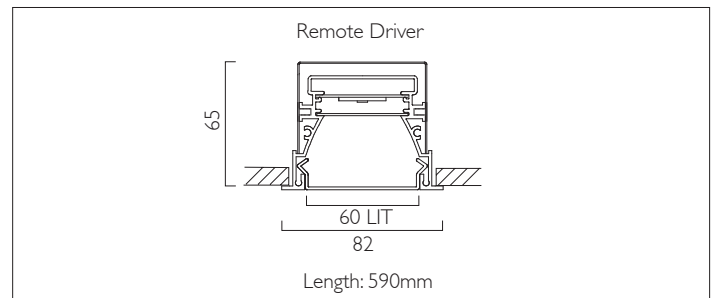

LIGHTLINE LED 60

RECESSED WITH TRIM

LIGHTLINE LED 60 recessed with trim is suitable for recess mounting in most ceiling types. It consists of an aluminium extruded profile with white RAL 9010 ceiling trim. Constructed as individual modules in various chassis lengths, which come complete with remote driver. Optical control is provided by a clip in opal diffuser.

Product Number	L8402
Lamp Type	LED, 1240 lumens, 3000K, Ra>80, 8.6W
Construction	Aluminium / Steel / Plastic
Diffuser	Opal
Ceiling Trim	White RAL 9010
IP	IP40
Control	Remote Driver