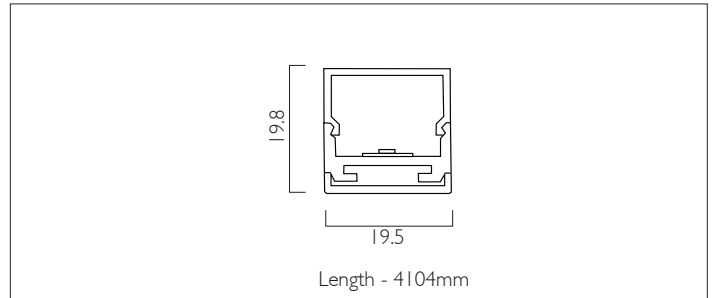

COVELINE LED

COVELINE LED can be surface mounted or neatly recessed. It consists of an aluminium extruded profile constructed as individual modules in various chassis lengths, which come complete with remote driver. Optical control is provided by a clip in opal diffuser.

Product Number	L4524
Lamp Type	LED, 7364 lumens, 4000K, Ra>80, 92W
Construction	Aluminium / Steel / Plastic
Diffuser	Opal
Finish	Anodized Silver
IP	IP44
Control	Driver

COVELINE LED is primarily a bespoke system, it will be necessary to discuss each project's specific requirements to ensure the correct specification