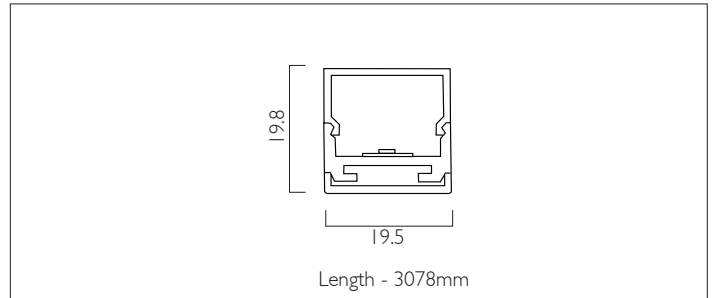

# COVELINE LED

COVELINE LED can be surface mounted or neatly recessed. It consists of an aluminium extruded profile constructed as individual modules in various chassis lengths, which come complete with remote driver. Optical control is provided by a clip in opal diffuser.

Product Number	L4518
Lamp Type	LED, 5523 lumens, 4000K, Ra>80, 69W
Construction	Aluminium / Steel / Plastic
Diffuser	Opal
Finish	Anodized Silver
IP	IP44
Control	Driver

COVELINE LED is primarily a bespoke system, it will be necessary to discuss each project's specific requirements to ensure the correct specification