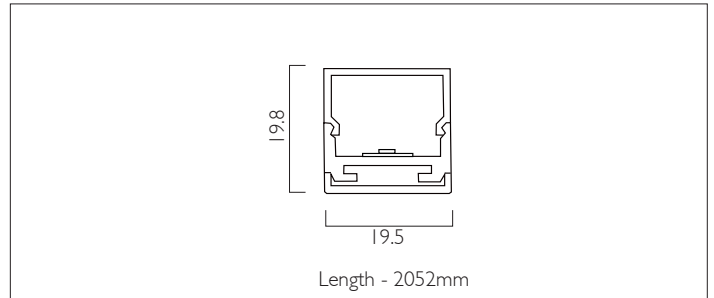

COVELINE LED

COVELINE LED can be surface mounted or neatly recessed. It consists of an aluminium extruded profile constructed as individual modules in various chassis lengths, which come complete with remote driver. Optical control is provided by a clip in opal diffuser.

Product Number	L45 I2
Lamp Type	LED, 3682 lumens, 4000K, Ra>80, 46W
Construction	Aluminium / Steel / Plastic
Diffuser	Opal
Finish	Anodized Silver
IP	IP44
Control	Driver

COVELINE LED is primarily a bespoke system, it will be necessary to discuss each project's specific requirements to ensure the correct specification