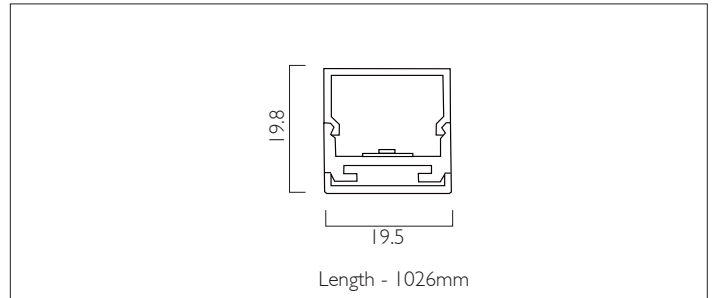

COVELINE LED

COVELINE LED can be surface mounted or neatly recessed. It consists of an aluminium extruded profile constructed as individual modules in various chassis lengths, which come complete with remote driver. Optical control is provided by a clip in opal diffuser.

Product Number	L4506
Lamp Type	LED, 1841 lumens, 4000K, Ra>80, 23W
Construction	Aluminium / Steel / Plastic
Diffuser	Opal
Finish	Anodized Silver
IP	IP44
Control	Driver

COVELINE LED is primarily a bespoke system, it will be necessary to discuss each project's specific requirements to ensure the correct specification.