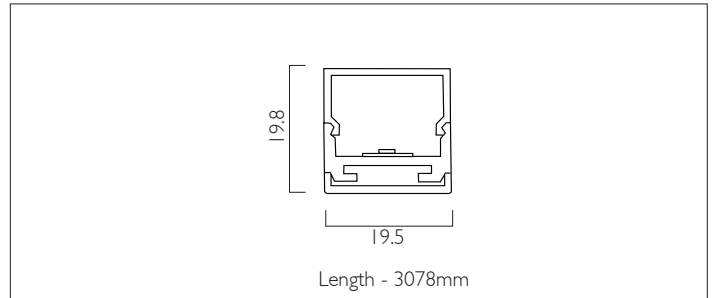

COVELINE LED

COVELINE LED can be surface mounted or neatly recessed. It consists of an aluminium extruded profile constructed as individual modules in various chassis lengths, which come complete with remote driver. Optical control is provided by a clip in opal diffuser.

Product Number	L4418
Lamp Type	LED, 5367 lumens, 3000K, Ra>80, 69W
Construction	Aluminium / Steel / Plastic
Diffuser	Opal
Finish	Anodized Silver
IP	IP44
Control	Driver

COVELINE LED is primarily a bespoke system, it will be necessary to discuss each project's specific requirements to ensure the correct specification.