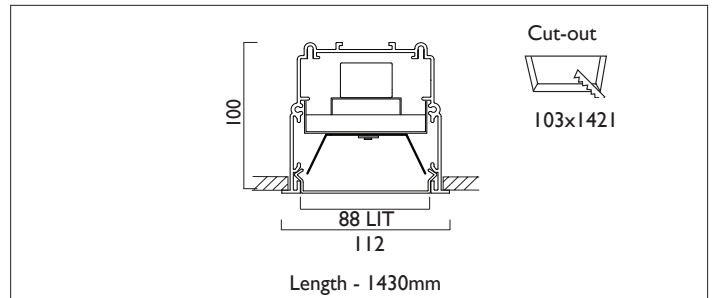

# LIGHTLINE LED 88

RECESSED WITH TRIM

LIGHTLINE LED 88 is suitable for recess mounting in most ceiling types. It consists of an aluminium extruded profile with white RAL9010 ceiling trim as individual modules in various chassis lengths, and comes complete with integral driver. Optical control is provided by a clip in opal diffuser.

Product Number	L2905
Lamp Type	LED, 5850 lumens, 4000K, Ra>80, 39W
Construction	Aluminium / Steel / Plastic
Diffuser	Opal
Ceiling Trim	White RAL 9010
IP	IP40
Control	Driver

EN 60598-1  
WEE/AE0290TY