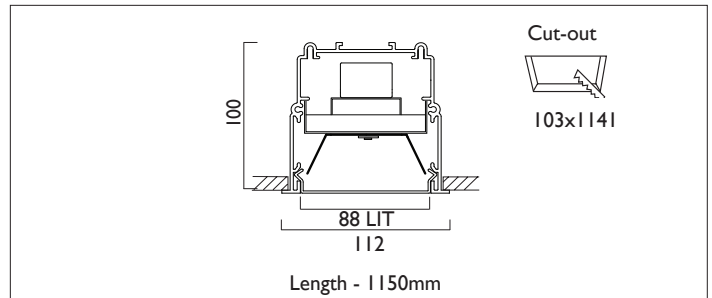

# LIGHTLINE LED 88

RECESSED WITH TRIM

LIGHTLINE LED 88 is suitable for recess mounting in most ceiling types. It consists of an aluminium extruded profile with white RAL9010 ceiling trim as individual modules in various chassis lengths, and comes complete with integral driver. Optical control is provided by a clip in opal diffuser.

Product Number	L2604
Lamp Type	LED, 2480 lumens, 3000K, Ra>80, 17.2W
Construction	Aluminium / Steel / Plastic
Diffuser	Opal
Ceiling Trim	White RAL 9010
IP	IP40
Control	Driver