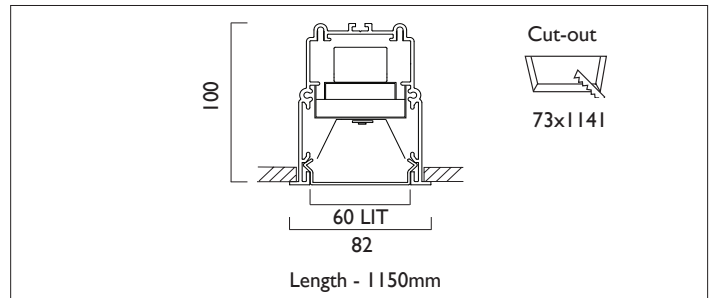

## RECESSED WITH TRIM

LIGHTLINE LED 60 recessed with trim is suitable for recess mounting in most ceiling types. It consists of an aluminium extruded profile with white RAL9010 ceiling trim.

Constructed as individual modules in various chassis lengths, which come complete with integral driver. Optical control is provided by a clip in opal diffuser.

Product Number	L1504
Lamp Type	LED, 2560 lumens, 4000K, Ra>80, 17.2W
Construction	Aluminium / Steel / Plastic
Diffuser	Opal
Ceiling Trim	White RAL 9010
IP	IP40
Control	Driver

EN 60598-1  
WEE/AE0290TY