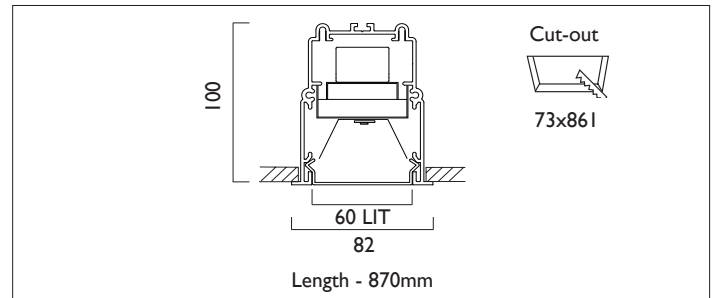

LIGHTLINE LED 60

RECESSED WITH TRIM

LIGHTLINE LED 60 recessed with trim is suitable for recess mounting in most ceiling types. It consists of an aluminium extruded profile with white RAL9010 ceiling trim. Constructed as individual modules in various chassis lengths, which come complete with integral driver. Optical control is provided by a clip in opal diffuser.

Product Number	L1503
Lamp Type	LED, 1920 lumens, 4000K, Ra>80, 12.9W
Construction	Aluminium / Steel / Plastic
Diffuser	Opal
Ceiling Trim	White RAL 9010
IP	IP40
Control	Driver