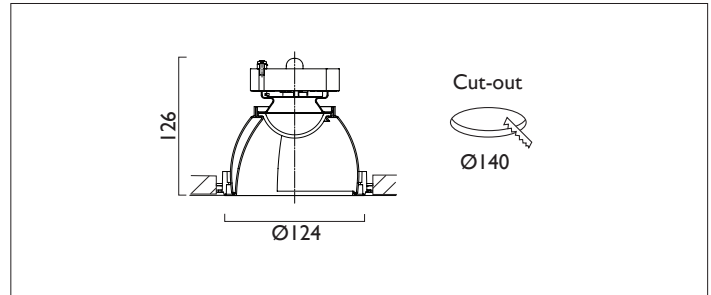

TRIMLESS VP X124 CORNER WALLWASHER

TRIMLESS VP X124 CORNER KICK WALLWASHER FIXED Round recessed wallwasher designed for plaster skim ceilings with low glare, deep cone, diffused spectro silver reflector and lens optic.
Overall diameter 124mm, cut out 140mm diameter. Xicato LED.

Product Number	C5508/*Engine
Lamp Type	Xicato LED, Up to 2000 lumens
Reflector	Spectro Silver
Beam	Asymmetric
Construction	Aluminium / Steel
IP	IP20
Control	Driver

Please Note: For lumen output/power; colour temperature and protocols and appropriate Light Engine should also be specified.