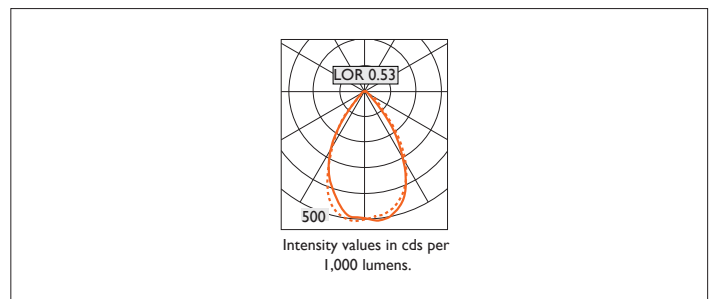

TRIMLESS VP X124 CORNER WALLWASHER

TRIMLESS VP X124 CORNER KICK WALLWASHER FIXED Round recessed wallwasher designed for plaster skim ceilings with low glare, deep cone, diffused spectro silver reflector and lens optic.
Overall diameter 124mm, cut out 140mm diameter. Xicato LED.