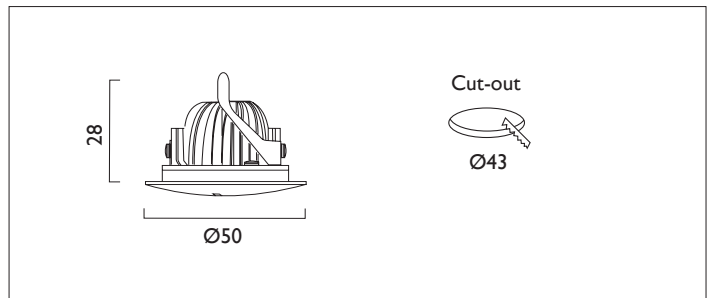

WAYLIGHT 3

WAYLIGHT 3 a constant current 110 degree wide beam 3W white LED. Complete with charge LED. Designed to comply with all of the requirements of BS EN 60598-2-22.

Product Number	D019001969N
Lamp Type	LED
Output (nominal)	194 lumens
Beam Angle	110°
Construction	Aluminium / Steel
Ceiling Trim	White RAL 9010
IP	IP20
Protocol	DALI Addressable Emergency