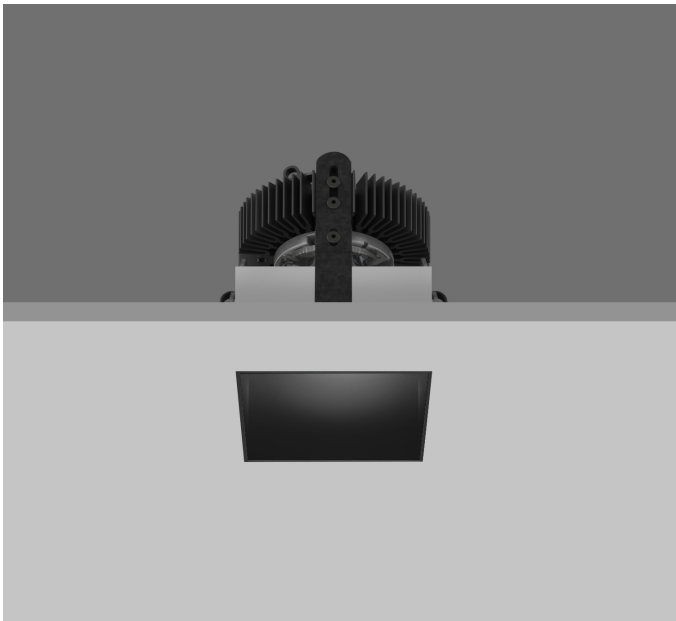

TRIMLESS SQUARE X80

TRIMLESS SQUARE X80 FIXED, square, recessed downlighter; designed for plaster skim ceilings with a choice of deep baffle finish and beam distribution. Overall size 80mm x 80mm, cut out 95mm x 95mm. Xicato LED.

Product Number	F1163/*Engine
Lamp Type	Xicato LED, Up to 2000 lumens
Reflector	Black
Beam Angle	60°
Construction	Aluminium / Steel
Ceiling Trim	White RAL 9010
IP	IP20
Control	Driver

Please Note: For lumen output/power, colour temperature and protocols and appropriate Light Engine should also be specified.

*Light Engine Specification

Xicato XTM L80 50,000 hours >Ra80

07A	720 lm	5.6W	129 lm/w	350mA
09A	965 lm	8.2W	118 lm/w	500mA
13A	1300 lm	11.7W	111 lm/w	700mA
14A	1490 lm	13.6W	110 lm/w	500mA
20A	2000 lm	19.5W	102 lm/w	700mA