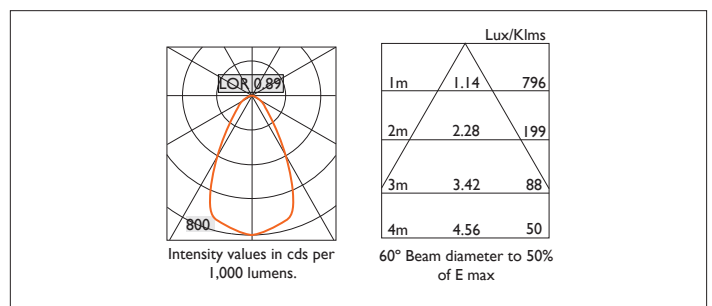

TRIMLESS SQUARE X80

TRIMLESS SQUARE X80 FIXED, square, recessed downlighter; designed for plaster skim ceilings with a choice of deep baffle finish and beam distribution. Overall size 80mm x 80mm, cut out 95mm x 95mm. Xicato LED.

Product Number	F1163/*Engine
Lamp Type	Xicato LED, Up to 2000 lumens
Reflector	Black
Beam Angle	60°
Construction	Aluminium / Steel
Ceiling Trim	White RAL 9010
IP	IP20
Control	Driver

Please Note: For lumen output/power, colour temperature and protocols and appropriate Light Engine should also be specified.

*Light Engine Specification

Xicato XTM L80 50,000 hours >Ra80

07A	720 lm	5.6W	129 lm/w	350mA
09A	965 lm	8.2W	118 lm/w	500mA
13A	1300 lm	11.7W	111 lm/w	700mA
14A	1490 lm	13.6W	110 lm/w	500mA
20A	2000 lm	19.5W	102 lm/w	700mA