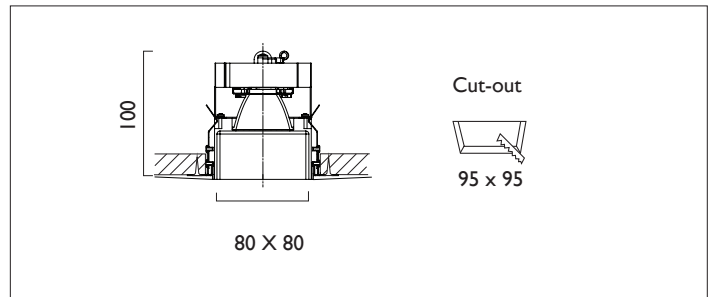

TRIMLESS SQUARE X80

TRIMLESS SQUARE X80 FIXED, square, recessed downlighter; designed for plaster skim ceilings with a choice of deep baffle finish and beam distribution. Overall size 80mm x 80mm, cut out 95mm x 95mm. Xicato LED.

Product Number	F1163/*Engine
Lamp Type	Xicato LED, Up to 2000 lumens
Reflector	Black
Beam Angle	60°
Construction	Aluminium / Steel
Ceiling Trim	White RAL 9010
IP	IP20
Control	Driver

Please Note: For lumen output/power, colour temperature and protocols and appropriate Light Engine should also be specified.