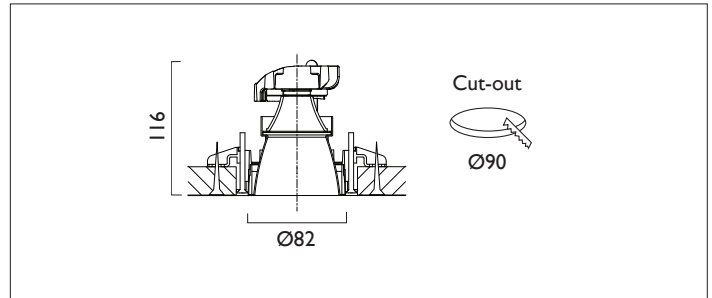

TRIMLESS VP X82

TRIMLESS VP X82 FIXED Round recessed downlighter, designed for plaster skim ceilings with low glare, deep cone, diffused spectro silver reflector and lens optic.
Overall diameter 82mm, cut out 100mm diameter. Xicato LED.

| | |
|----------------|-------------------------------|
| Product Number | C4908/*Engine |
| Lamp Type | Xicato LED, Up to 2000 lumens |
| Construction | Aluminium / Steel |
| IP | IP20 |
| Control | Driver |