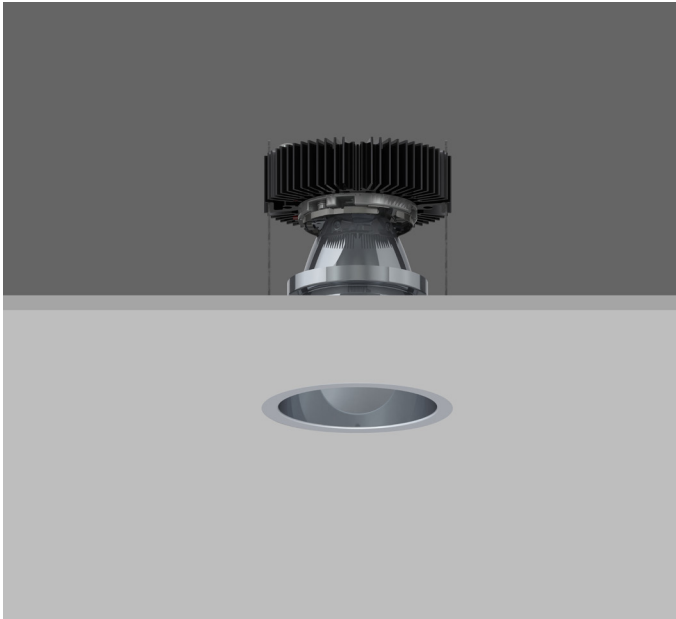

TRIMLESS VP X82

TRIMLESS VP X82 FIXED Round recessed downlighter, designed for plaster skim ceilings with low glare, deep cone, diffused spectro silver reflector and lens optic.
Overall diameter 82mm, cut out 100mm diameter. Xicato LED.

| | |
|----------------|-------------------------------|
| Product Number | C4908/*Engine |
| Lamp Type | Xicato LED, Up to 2000 lumens |
| Construction | Aluminium / Steel |
| IP | IP20 |
| Control | Driver |