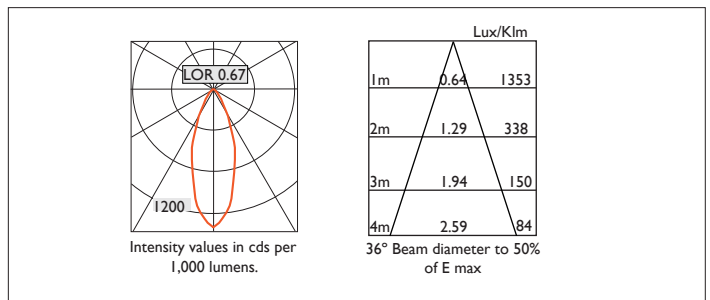

SURFACE VP X161

SURFACE VP X161 Surface mounted fixed, round downlighter with low glare, deep cone, diffused spectro silver reflector and lens optic and with white casing. Driver mounted integrally.
Overall diameter 161mm. Height 276mm. Xicato LED.