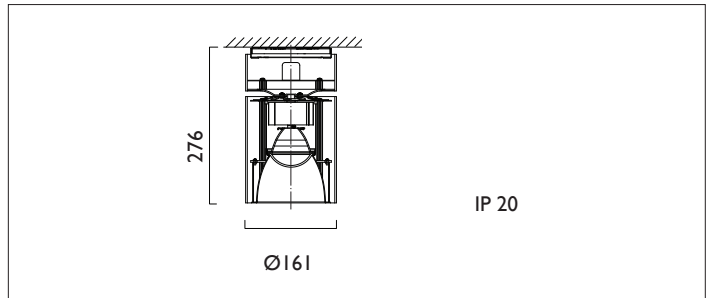

SURFACE VP X161

SURFACE VP X161 Surface mounted fixed, round downlighter with low glare, deep cone, diffused spectro silver reflector and lens optic and with white casing. Driver mounted integrally.
Overall diameter 161mm. Height 276mm. Xicato LED.

| | |
|----------------|-------------------------------|
| Product Number | H0707/*Engine |
| Lamp Type | Xicato LED, Up to 2000 lumens |
| Reflector | Spectro Silver |
| Beam Angle | Medium |
| Construction | Aluminium / Steel |
| Finish | White RAL 9010 |
| IP | IP20 |
| Control | Driver |