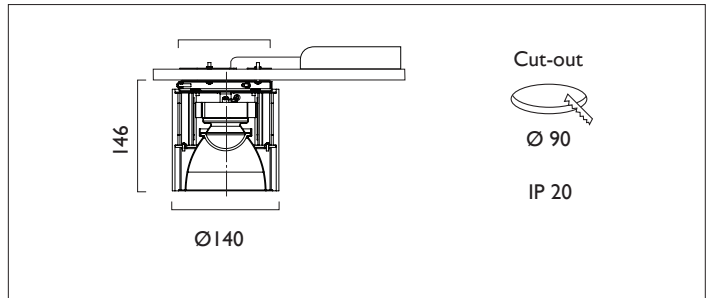

SURFACE VP XI 40

SURFACE VP XI 40 Surface mounted fixed, round downlighter with low glare, deep cone, diffused spectro silver reflector and lens optic and with white casing. Driver mounted remotely.
Overall diameter 140mm. Height 146mm. Xicato LED.

Product Number	H0107/*Engine
Lamp Type	Xicato LED, Up to 2000 lumens
Reflector	Spectro Silver
Beam Angle	38°
Construction	Aluminium / Steel
Finish	White RAL 9010
IP	IP20
Control	Driver

Please Note: For lumen output/power, colour temperature and protocols and appropriate Light Engine should also be specified.