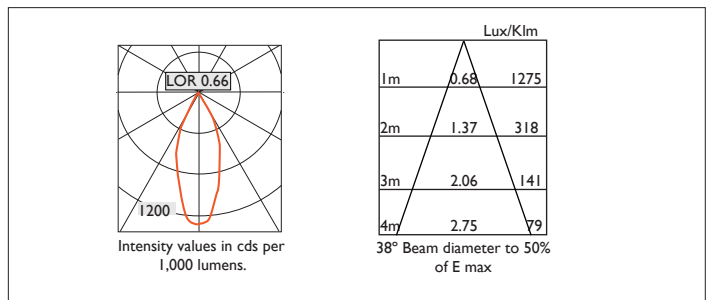

SURFACE VP XI 40

SURFACE VP XI 40 Surface mounted fixed, round downlighter with low glare, deep cone, diffused spectro silver reflector and lens optic and with white casing. Driver mounted remotely.
Overall diameter 140mm. Height 146mm. Xicato LED.