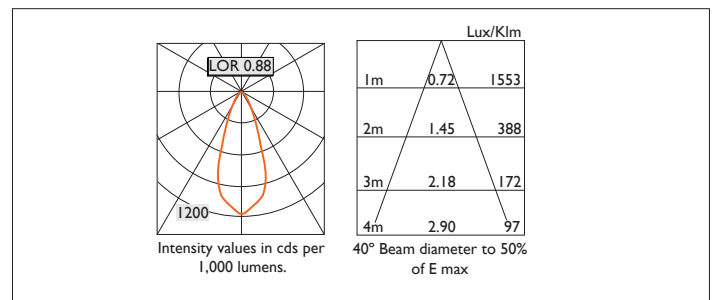

# CIVIC X102 DIRECTIONAL

CIVIC X102 DIRECTIONAL Surface mounted downlighter with deep cone specular silver reflector and with white or black casing. 0-15° tilt. Driver mounted remotely.  
Overall diameter 102mm. Height 140mm. Xicato LED.