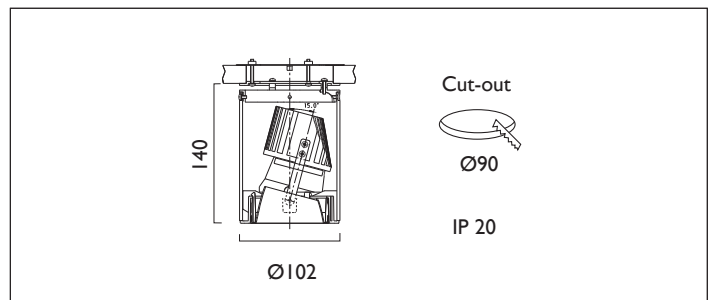

# CIVIC X102 DIRECTIONAL

CIVIC X102 DIRECTIONAL Surface mounted downlighter with deep cone specular silver reflector and with white or black casing. 0-15° tilt. Driver mounted remotely.  
Overall diameter 102mm. Height 140mm. Xicato LED.

|                |                               |
|----------------|-------------------------------|
| Product Number | F4441/*Engine                 |
| Lamp Type      | Xicato LED, Up to 1300 lumens |
| Reflector      | Specular Silver               |
| Beam Angle     | 40°                           |
| Construction   | Aluminium / Steel             |
| Finish         | Black                         |
| IP             | IP20                          |
| Control        | Driver                        |