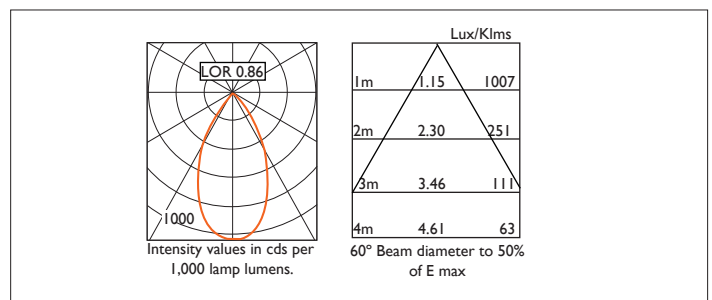

SQUARE X161

SQUARE X161 with Xicato LED recessed downlighter with deep cone reflector finished in specular silver, and white ceiling trim. Overall size 161 x 161mm, cut out 147 x 147mm.

Product Number	C8767/*Engine
Lamp Type	Xicato LED, Up to 3000 lumens
Reflector	Specular Silver
Beam Angle	60°
Construction	Aluminium / Steel
Ceiling Trim	White RAL 9010
IP	IP20
Control	Driver

*Light Engine Specification

Xicato XTM L80 50,000 hours Ra80

11A	1105 lm	9.3W	119lm/w	350mA
14A	1490 lm	13.6W	110 lm/w	500mA
20A	2000 lm	19.5W	102 lm/w	700mA

30A	3000 lm	29.3W	102m/w	1050mA
-----	---------	-------	--------	--------