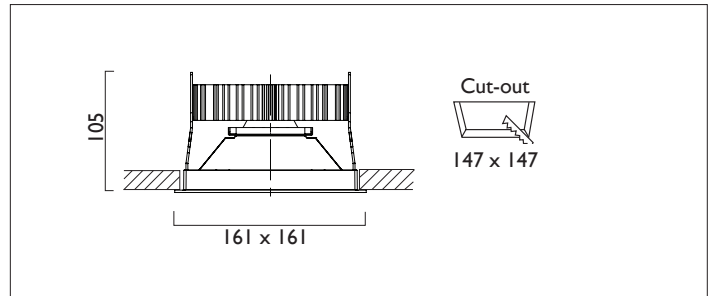

SQUARE X161

SQUARE X161 with Xicato LED recessed downlighter with deep cone reflector finished in specular silver, and white ceiling trim. Overall size 161 x 161mm, cut out 147 x 147mm.

Product Number	C8767/*Engine
Lamp Type	Xicato LED, Up to 3000 lumens
Reflector	Specular Silver
Beam Angle	60°
Construction	Aluminium / Steel
Ceiling Trim	White RAL 9010
IP	IP20
Control	Driver