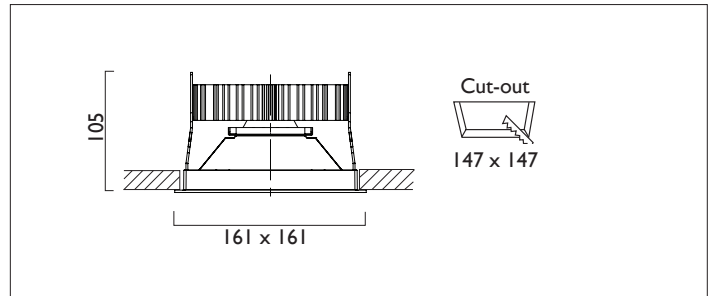

SQUARE X161 IP44

SQUARE X161 with Xicato LED recessed downlighter with deep cone reflector finished in specular silver, clear glass area and white ceiling trim. Overall size 161 x 161mm, cut out 147 x 147mm.

Product Number	C8867/*Engine
Lamp Type	Xicato LED, Up to 2000 lumens
Reflector	Specular Silver
Beam Angle	60°
Construction	Aluminium / Steel / Glass
Ceiling Trim	White RAL 9010
IP	IP44
Control	Driver

*Light Engine Specification