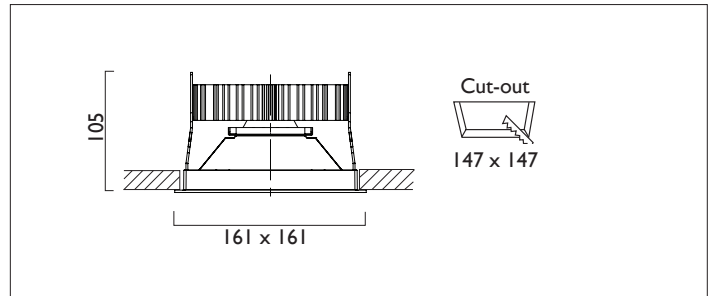

SQUARE X161 IP44

SQUARE X161 with Xicato LED recessed downlighter with deep cone reflector finished in specular silver, clear glass cover and white ceiling trim. Overall size 161 x 161mm, cut out 147 x 147mm.

Product Number	C8847/*Engine
Lamp Type	Xicato LED, Up to 3000 lumens
Reflector	Specular Silver
Beam Angle	40°
Construction	Aluminium / Steel / Glass
Ceiling Trim	White RAL 9010
IP	IP44
Control	Driver

*Light Engine Specification