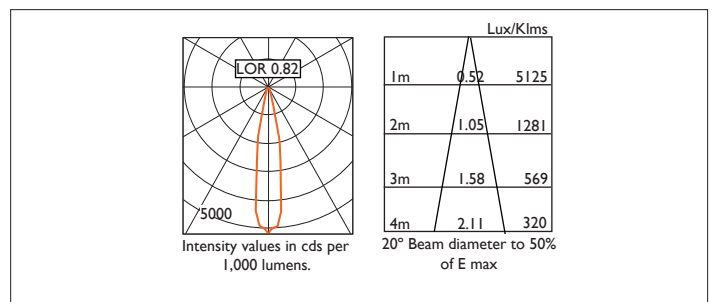

SQUARE X161

SQUARE X161 with Xicato LED recessed downlighter with deep cone reflector finished in specular silver, and white ceiling trim. Overall size 161 x 161 mm, cut out 147 x 147 mm.

Product Number	C8727/*Engine
Lamp Type	Xicato LED, Up to 3000 lumens
Reflector	Specular Silver
Beam Angle	20°
Construction	Aluminium / Steel
Ceiling Trim	White RAL 9010
IP	IP20
Control	Driver

*Light Engine Specification

Xicato XTM L80 50,000 hours Ra80

11A	1105 lm	9.3W	119lm/w	350mA
14A	1490 lm	13.6W	110 lm/w	500mA
20A	2000 lm	19.5W	102 lm/w	700mA

30A	3000 lm	29.3W	102m/w	1050mA
-----	---------	-------	--------	--------