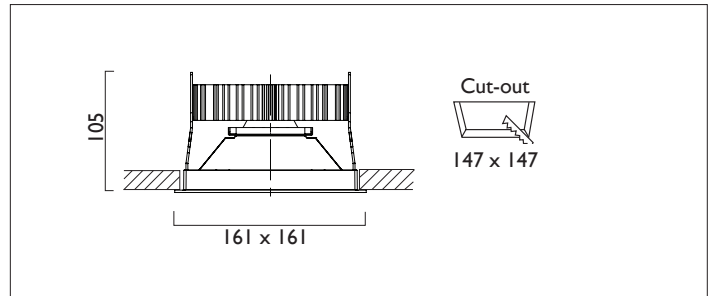

SQUARE X161

SQUARE X161 with Xicato LED recessed downlighter with deep cone reflector finished in specular silver, and white ceiling trim. Overall size 161 x 161 mm, cut out 147 x 147 mm.

Product Number	C8727/*Engine
Lamp Type	Xicato LED, Up to 3000 lumens
Reflector	Specular Silver
Beam Angle	20°
Construction	Aluminium / Steel
Ceiling Trim	White RAL 9010
IP	IP20
Control	Driver