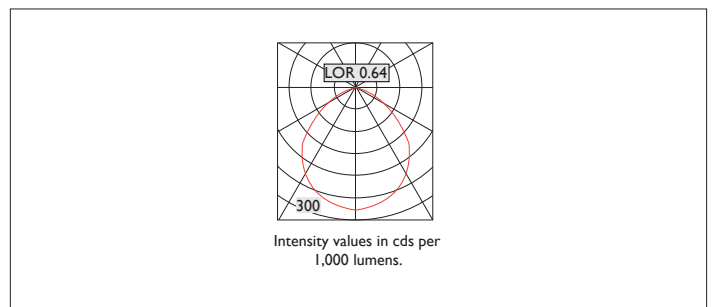

Atelier Panel LED

ATELIER 595 x 595mm low glare, recessed office luminaire. Metal frame construction with central microprism diffusing system, and white ceiling trim. Optics are designed to maximise efficiency with internal surface array LED. The driver enclosure is fixed to the back of the luminaire or can be remote mounted. Luminaire height 70mm. With integral driver enclosure 116mm

Product Number	M3010
Lamp Type	HE LED 4900 lumens, 3000K, Ra>80
LED (W)	32W
Central Lens	Microprism
Construction	Steel/Plastic
Ceiling Trim	White (RAL 9010)
IP	IP20
Control	250mA Driver

Emergency versions and dimmable drivers are available.
Driver protocols are: 1-10V, DSI, DALI, DALI Addressable.