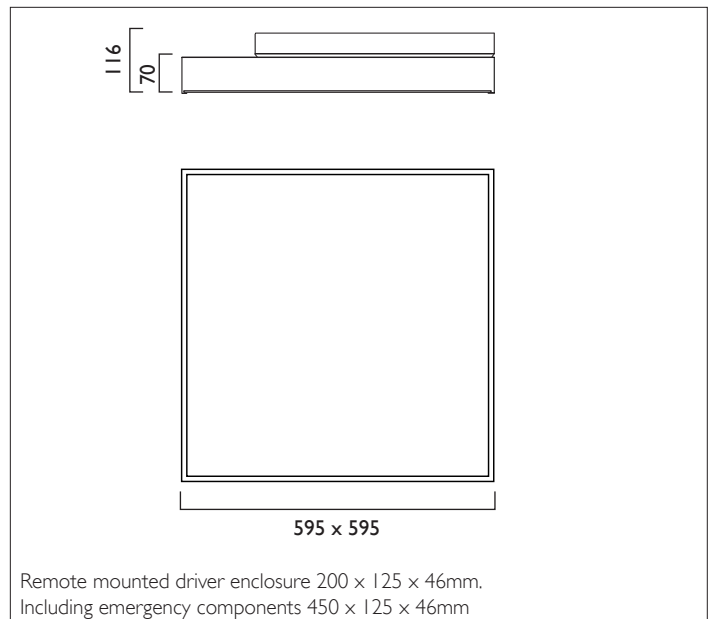

Atelier Panel LED

ATELIER 595 x 595mm low glare, recessed office luminaire. Metal frame construction with central microprism diffusing system, and white ceiling trim. Optics are designed to maximise efficiency with internal surface array LED. The driver enclosure is fixed to the back of the luminaire or can be remote mounted. Luminaire height 70mm. With integral driver enclosure 116mm

Product Number	M3010
Lamp Type	HE LED 4900 lumens, 3000K, Ra>80
LED (W)	32W
Central Lens	Microprism
Construction	Steel/Plastic
Ceiling Trim	White (RAL 9010)
IP	IP20
Control	250mA Driver

Emergency versions and dimmable drivers are available.
Driver protocols are: 1-10V, DSI, DALI, DALI Addressable.