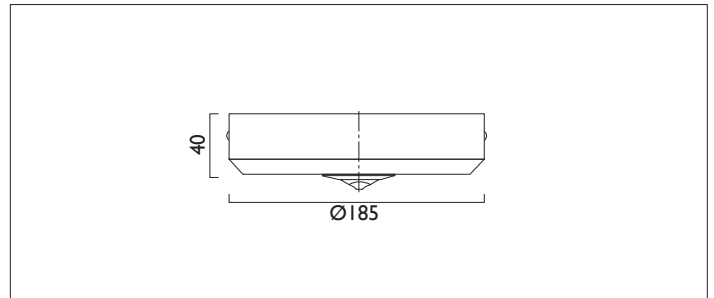

WAYLIGHT 3 SQUARE SURFACE CORRIDOR LENS

WAYLIGHT 3 SS CL surface mounted with corridor lens non maintained emergency unit with a constant current, 3W white LED. Complete with charge LED. Designed to comply with all of the requirements of BS EN 60598-2-22.

Product Number	D7590
Lamp Type	LED,
Output	197 lumens
Construction	Aluminium / Steel
Finish	White RAL 9010
IP	IP20

EN 60598-1
WEE/AE0290TY