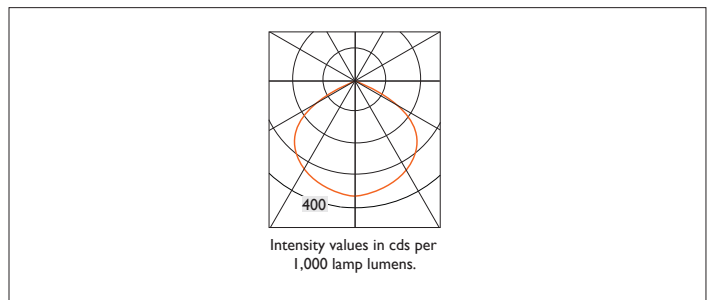

WAYLIGHT 3 ROUND SURFACE

WAYLIGHT 3 RS surface mounted non maintained emergency unit with a constant current 110 degree wide beam 3W white LED. Complete with charge LED. Designed to comply with all of the requirements of BS EN 60598-2-22.

| | |
|----------------|-------------------|
| Product Number | D7090 |
| Lamp Type | LED |
| Output | 197 lumens |
| Beam Angle | 110° |
| Construction | Aluminium / Steel |
| Finish | White RAL 9010 |
| IP | IP20 |