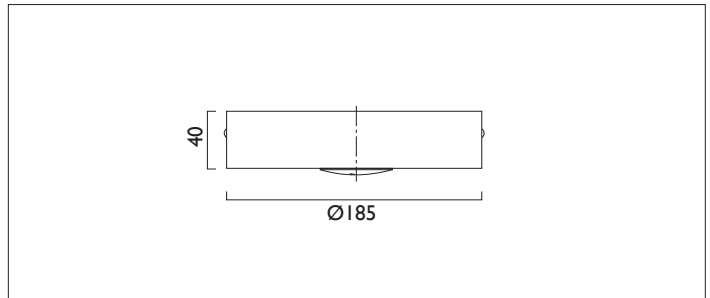

WAYLIGHT 3 ROUND SURFACE

WAYLIGHT 3 RS surface mounted non maintained emergency unit with a constant current 110 degree wide beam 3W white LED. Complete with charge LED. Designed to comply with all of the requirements of BS EN 60598-2-22.

| | |
|----------------|-------------------|
| Product Number | D7090 |
| Lamp Type | LED |
| Output | 197 lumens |
| Beam Angle | 110° |
| Construction | Aluminium / Steel |
| Finish | White RAL 9010 |
| IP | IP20 |