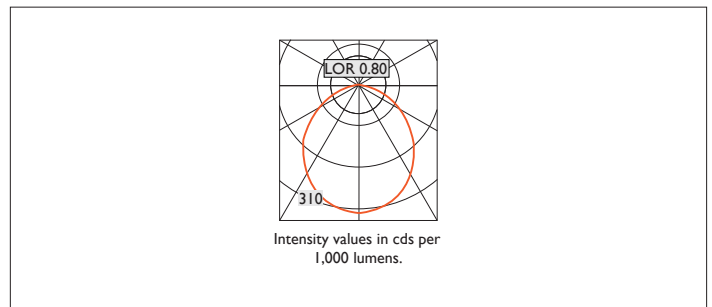

ATELIER FRAME LED

ATELIER FRAME LED low glare, recessed office luminaire with central satin lens panel and opal frame, and white ceiling trim (RAL 9010). To suit a 600 x 600 suspended 'T' ceiling system.

Product Number	M0310
Lamp Type	LED 4800 lumens, 3000K, Ra>80,
LED (W)	39.5W
Central Lens	Satin Opal
Construction	Aluminium / Steel / Plastic
Ceiling Trim	White (RAL 9010)
IP	IP20
Control	Driver