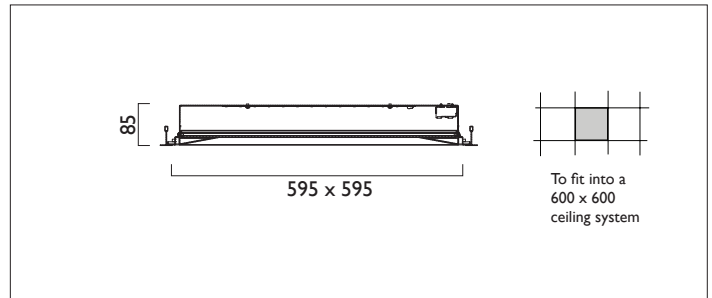

ATELIER FRAME LED

ATELIER FRAME LED low glare, recessed office luminaire with central satin lens panel and opal frame, and white ceiling trim (RAL 9010). To suit a 600 x 600 suspended 'T' ceiling system.

Product Number	M0310
Lamp Type	LED 4800 lumens, 3000K, Ra>80,
LED (W)	39.5W
Central Lens	Satin Opal
Construction	Aluminium / Steel / Plastic
Ceiling Trim	White (RAL 9010)
IP	IP20
Control	Driver