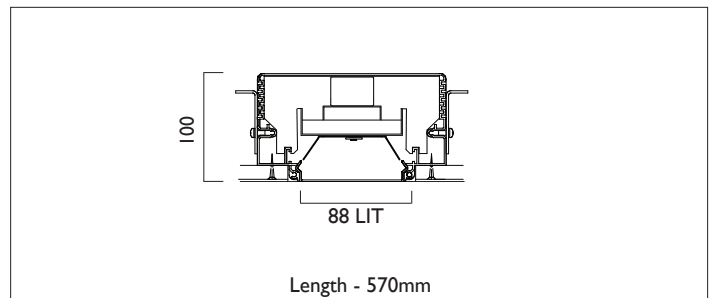

LIGHTLINE LED 88

TRIMLESS

LIGHTLINE LED 88 is suitable for recess mounting in most ceiling types. It consists of an aluminium extruded profile with white RAL9010 ceiling trim as individual modules in various chassis lengths, and comes complete with integral driver. Optical control is provided by a clip in opal diffuser/

Product Number	L3302
Lamp Type	LED, 2340 lumens, 4000K, Ra>80, 15.6W
Construction	Aluminium / Steel / Plastic
Diffuser	Opal
Ceiling Trim	White RAL 9010
IP	IP40
Control	Driver