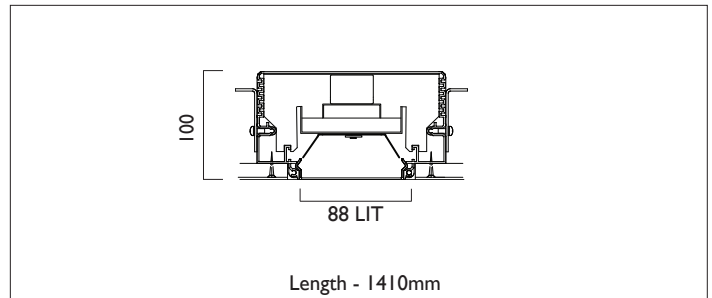

# LIGHTLINE LED 88

TRIMLESS

LIGHTLINE LED 88 is suitable for recess mounting in most ceiling types. It consists of an aluminium extruded profile with white RAL9010 ceiling trim as individual modules in various chassis lengths, and comes complete with integral driver. Optical control is provided by a clip in opal diffuser/

Product Number	L3205
Lamp Type	LED, 5650 lumens, 3000K, Ra>80, 39W
Construction	Aluminium / Steel / Plastic
Diffuser	Opal
Ceiling Trim	White RAL 9010
IP	IP40
Control	Driver