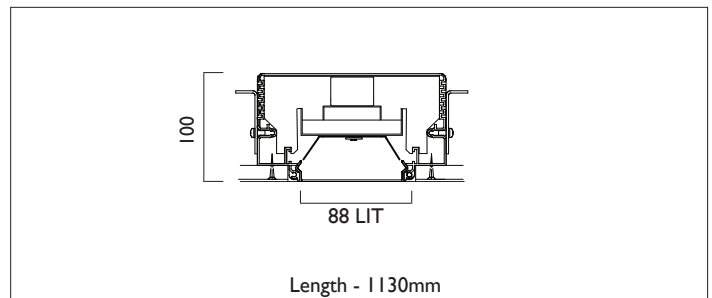

LIGHTLINE LED 88

TRIMLESS

LIGHTLINE LED 88 is suitable for recess mounting in most ceiling types. It consists of an aluminium extruded profile with white RAL9010 ceiling trim as individual modules in various chassis lengths, and comes complete with integral driver. Optical control is provided by a clip in opal diffuser/

Product Number	L3104
Lamp Type	LED, 2560 lumens, 4000K, Ra>80, 17.2W
Construction	Aluminium / Steel / Plastic
Diffuser	Opal
Ceiling Trim	White RAL 9010
IP	IP40
Control	Driver