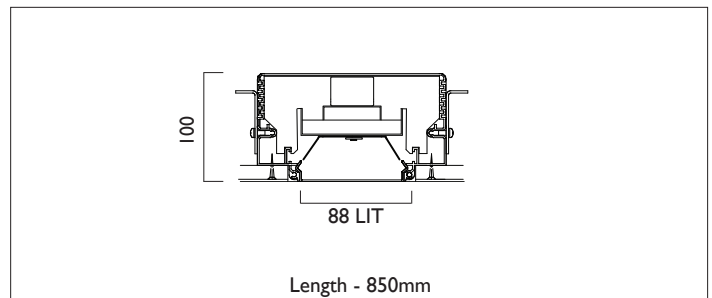

LIGHTLINE LED 88

TRIMLESS

LIGHTLINE LED 88 is suitable for recess mounting in most ceiling types. It consists of an aluminium extruded profile with white RAL9010 ceiling trim as individual modules in various chassis lengths, and comes complete with integral driver. Optical control is provided by a clip in opal diffuser/

Product Number	L3103
Lamp Type	LED, 1920 lumens, 4000K, Ra>80, 12.9W
Construction	Aluminium / Steel / Plastic
Diffuser	Opal
Ceiling Trim	White RAL 9010
IP	IP40
Control	Driver