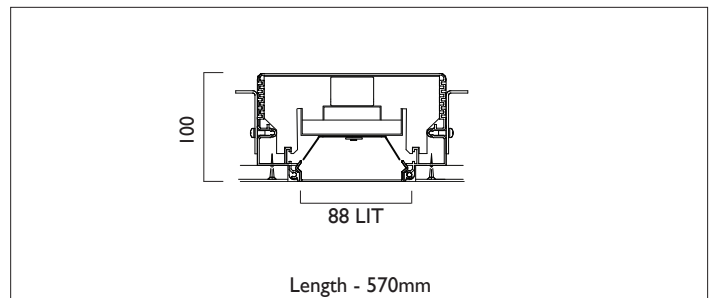

LIGHTLINE LED 88

TRIMLESS

LIGHTLINE LED 88 is suitable for recess mounting in most ceiling types. It consists of an aluminium extruded profile with white RAL9010 ceiling trim as individual modules in various chassis lengths, and comes complete with integral driver. Optical control is provided by a clip in opal diffuser/

Product Number	L3002
Lamp Type	LED, 1240 lumens, 3000K, Ra>80, 8.6W
Construction	Aluminium / Steel / Plastic
Diffuser	Opal
Ceiling Trim	White RAL 9010
IP	IP40
Control	Driver