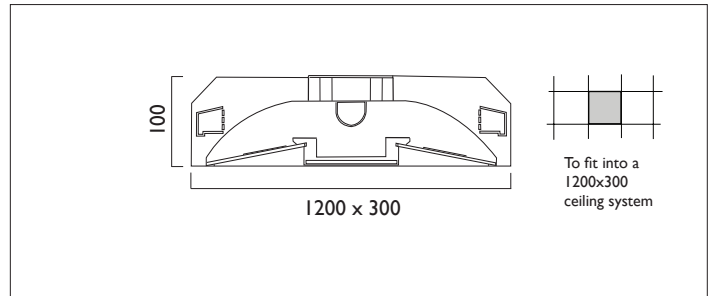

ATELIER LED

Atelier LED 1200 x 300 low glare, recessed office luminaire with central nanoprism lens, lit diffuser and white ceiling trim (RAL 9010). Overall dimension 1200 x 300mm.

Complete with standard operation driver. Dimmable drivers are available to specification: 1-10v, DSI, DALI, Leading/trailing edge.

Product Number	L6301
Lamp Type	LED 5440lumens, 4000K, Ra>80
LED (W)	38.4W
Central Lens	Micropism
Construction	Aluminium / Steel / Plastic
Ceiling Trim	White (RAL 9010)
IP	IP20
Control	Driver