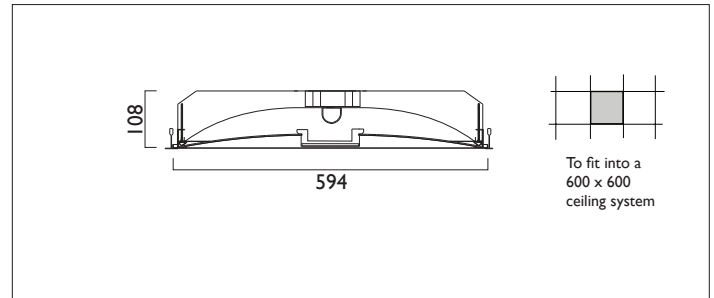

# ATELIER LED

Atelier LED 600 x 600 low glare, recessed office luminaire with central nanoprism lens, lit diffuser and white ceiling trim (RAL 9010). Overall dimension 600 x 600mm.

Complete with standard operation driver. Dimmable drivers are available specification: 1-10V, DSI, DALI, Leading/trailing edge.

Product Number	L5100
Lamp Type	LED 4389lumens, 4000K, Ra>80
LED (W)	30.4W
Central Lens	Micropism
Construction	Aluminium / Steel / Plastic
Ceiling Trim	White (RAL 9010)
IP	IP20
Control	Driver