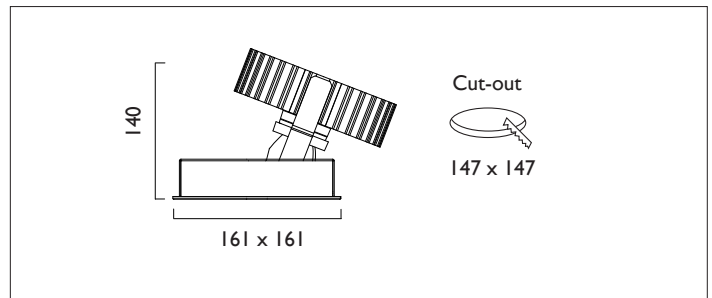

SQUARE X161 WALLWASHER

SQUARE X161 with Xicato LED recessed wallwasher with deep cone reflector finished in semi specular silver; lens and white ceiling trim.
Overall size 161 x 161mm, cut out 147 x 147mm.

Product Number	C9107/*Engine
Lamp Type	Xicato LED, Up to 2000 lumens
Reflector	Semi-Specular
Construction	Aluminium / Steel
Ceiling Trim	White RAL 9010
IP	IP20
Control	Driver

*Please refer to Engine Specification Page